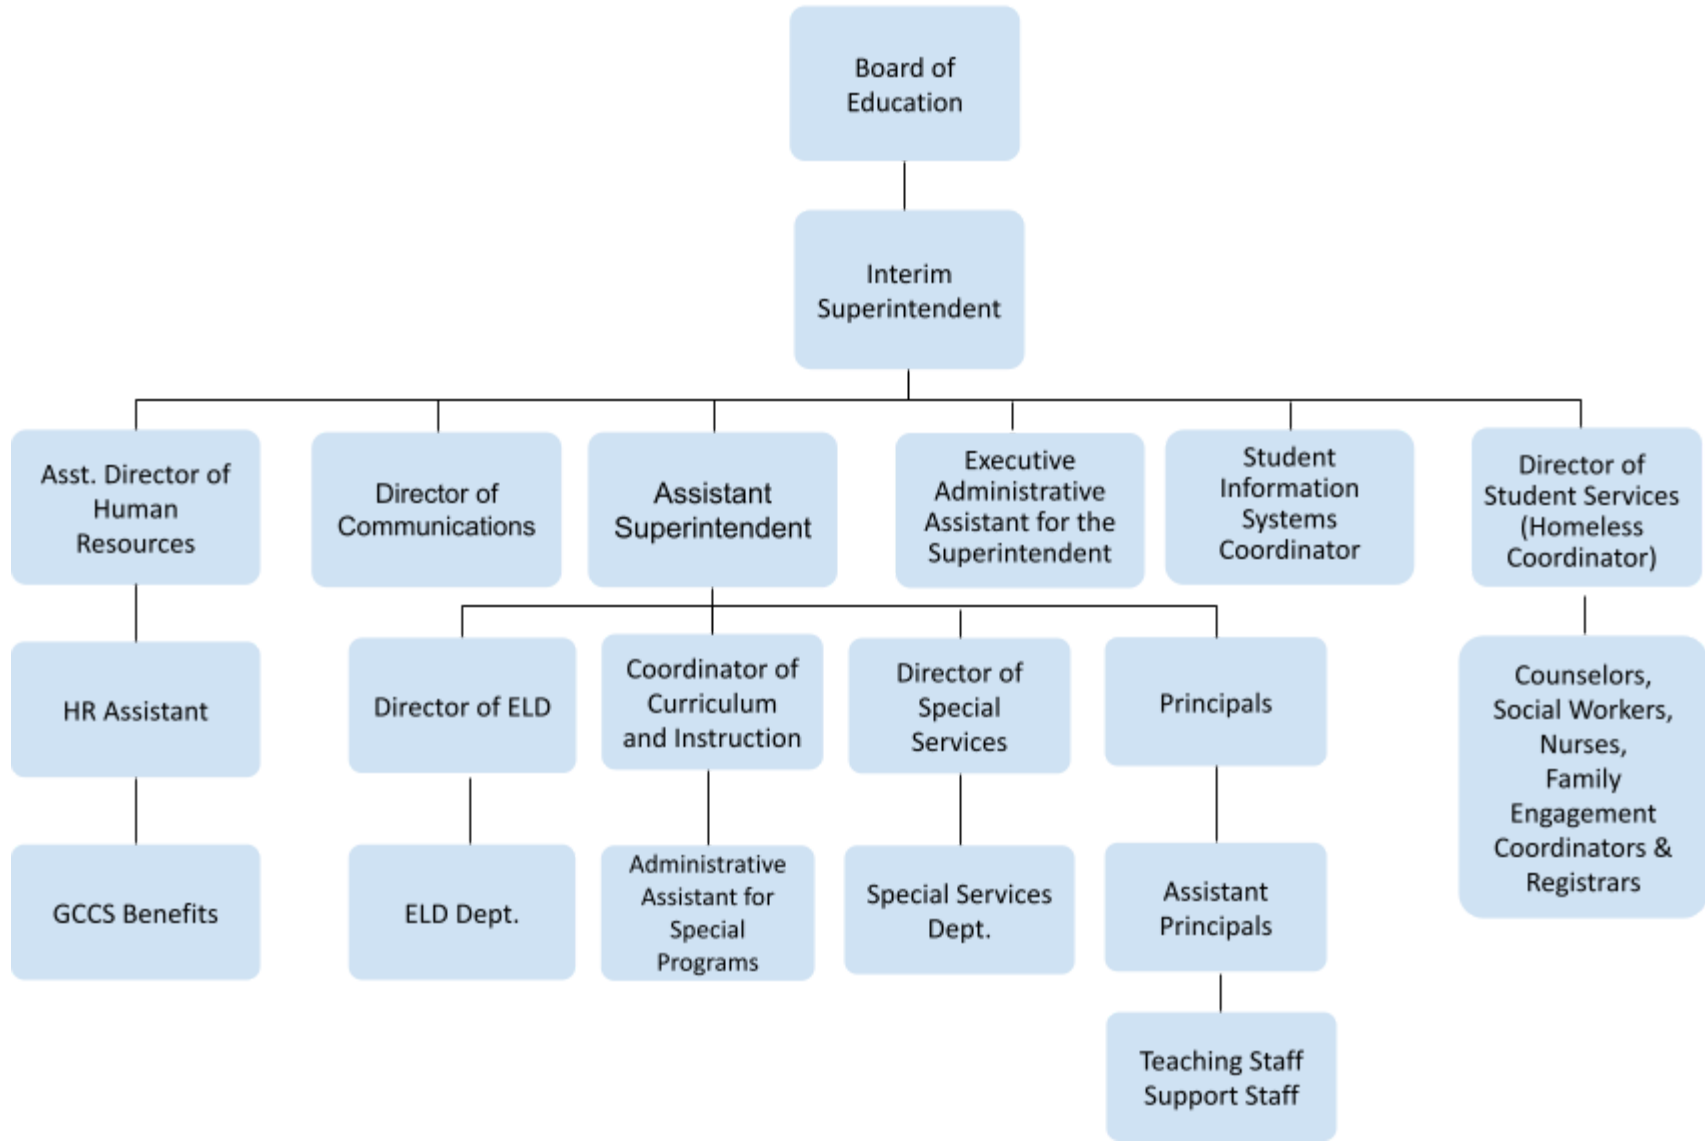

GCCS Educational Leadership Organizational Chart 2022-2023

*Superintendent **Dr. Jim Hammen**
 *Asst. Superintendent **Eduardo Mendez**
 *Asst. Director of HR **Omar Fierros**
 *Coordinator of C&I **Jen Clay**

*Director of Student Services **Alicia Miguel**
 *Director of Special Services **Charlotte Hawkins**
 *Director of ELD **Daisy Myrick**
 *Director of Communications **Sammi Novak**

SIS Coordinator Brandon Wright
 GCCS Benefits Specialist
 Exec. Admin. Asst. Patricia Hernandez